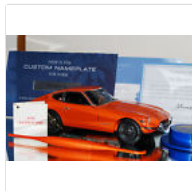

See what other people are watching 1/5

Feedbac

Franklin Mint 1970 Datsun 240Z Oran...
$51.00

12 bids