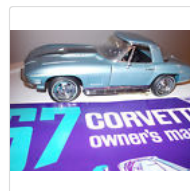

12 bids

ACME GMP 1970 SS 396 Chevy Chevelle...
\$17.50

8 bids

1951 Buick LeSabre Show Car by Franklin...
\$26.00

10 bids

In-stock. 1/18 1968 Firebird Royal Drag...
\$34.15

5 bids

Free shipping

ACME 1970 Oldsmobile 442 1/18...
\$80.00

22 bids

Yat Ming 1962 Oldsmobile Sta...
\$66.00

16 bids

More from the same seller

Feedbac

1950 Studebaker Champion Convertib...
\$17.50

12 bids

1969 Pontiac GTO Judge in yellow by...
\$17.50

8 bids

Roycass Ltd 1947 Crosley Convertible...
\$26.00

10 bids

1967 Chevrolet Corvette Blue Conv...
\$34.15

5 bids

2016 Chevrolet Corvette Coupe Whi...
\$80.00