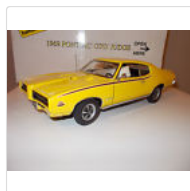

12 bids

ACME GMP 1970 SS 396 Chevy Chevelle...
\$17.50

8 bids

1951 Buick LeSabre Show Car by Franklin...
\$26.00

10 bids

In-stock. 1/18 1968 Firebird Royal Drag...
\$34.15

5 bids

Free shipping

ACME 1970 Oldsmobile 442 1/18...
\$80.00

22 bids

Yat Ming 1962 Oldsmobile Sta...
\$66.00

16 bids

More from the same seller

Feedbac

1950 Studebaker Champion Convertib...
\$17.50

12 bids

1969 Pontiac GTO Judge in yellow by...
\$17.50

8 bids

Roycass Ltd 1947 Crosley Convertible...
\$26.00

10 bids

1967 Chevrolet Corvette Blue Conv...
\$34.15

5 bids

2016 Chevrolet Corvette Coupe Whi...
\$80.00