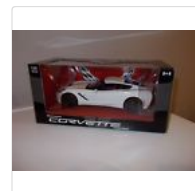

1969 Pontiac GTO Judge in yellow by...
\$17.50

8 bids

Roycass Ltd 1947 Crosley Convertible...
\$26.00

10 bids

1967 Chevrolet Corvette Blue Conv...
\$34.15

5 bids

2016 Chevrolet Corvette Coupe Whi...
\$80.00