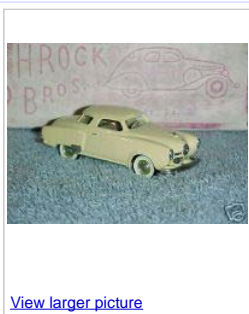

All Categories

Search

Advanced Search

Categories Motors Express Stores

$10 back with eBay™ MasterCard®

Back to My eBay

1950 Studebaker Commander Starlight Yellow Shrock Bros

Item number

Bidding has ended for this item

[Sell an item like this](#) or buy a similar item below.

Find more items from the same seller. Bid or Buy Now!

0 bids: **US $36.95**
Time left: 2d 11h 13m

0 bids: **US $36.95**
Time left: 2d 12h 13m

0 bids: **US $95.00**
Time left: 2d 11h 43m

1 bids: **US $89.95**
Time left: 2d 11h 28m

[View more items from this seller](#)

Similar items from all eBay sellers

[Help](#)

Item Name	Price	End Date
Studebaker 1950 Starlight Rosewood Pen & Case Lasered	US $14.99	Mar-24-08 12:47:58 PDT
1950 Studebaker Commander Back Up Light (Rare Option)	US $49.95	Mar-03-08 18:23:32 PST
1950 Studebaker Commander Stop Light Lens (Glass)	US $14.61	Mar-03-08 18:31:26 PST
1950 Studebaker Commander Rocker Panel Moulding	US $29.99	Mar-05-08 17:51:01 PST

[See all similar items...](#)
[Find similar items on eBay Express...](#)

[View larger picture](#)

Winning bid: **US $64.95**

Ended: **Feb-28-08 19:15:00 PST**

Shipping costs: **US $8.95**
Standard Flat Rate Shipping Service
Service to [United States](#)
[(more services)](#)

Ships to: United States, Canada, United Kingdom, Australia

Item location: Fox River Valley Illinois, United States

History: [1 bid](#)

Winning bidder: [wdb2qf8](#) ([291](#) ★)

You can also: [Email to a friend](#)

Listing and payment details: [Show](#)

Get $10 back on eBay purchases over $50 with a new eBay MasterCard! US Residents Only. [See Details](#) | [Apply Now](#)

Meet the seller

Seller: [rustybuick](#) ([1004](#) ★)

Feedback: **99.8% Positive**

Member: since Feb-26-01 in United States

- [See detailed feedback](#)
- [Ask seller a question](#)
- [Add to Favorite Sellers](#)
- [View seller's other items](#)

Buy safely

1. **Check the seller's reputation**
  Score: 1004 | 99.8% Positive
  [See detailed feedback](#)
2. **Check how you're protected**
  PayPal Up to $2,000 in buyer protection. [See eligibility](#)

Description

Item Specifics - Diecast, Toy Vehicles

Type: **Car - Passenger**

Brand: --

Condition: **Mint without Box**

Makes: **studebaker**

Scale: **1:72**

Material: **Pewter**

Year of Release: --