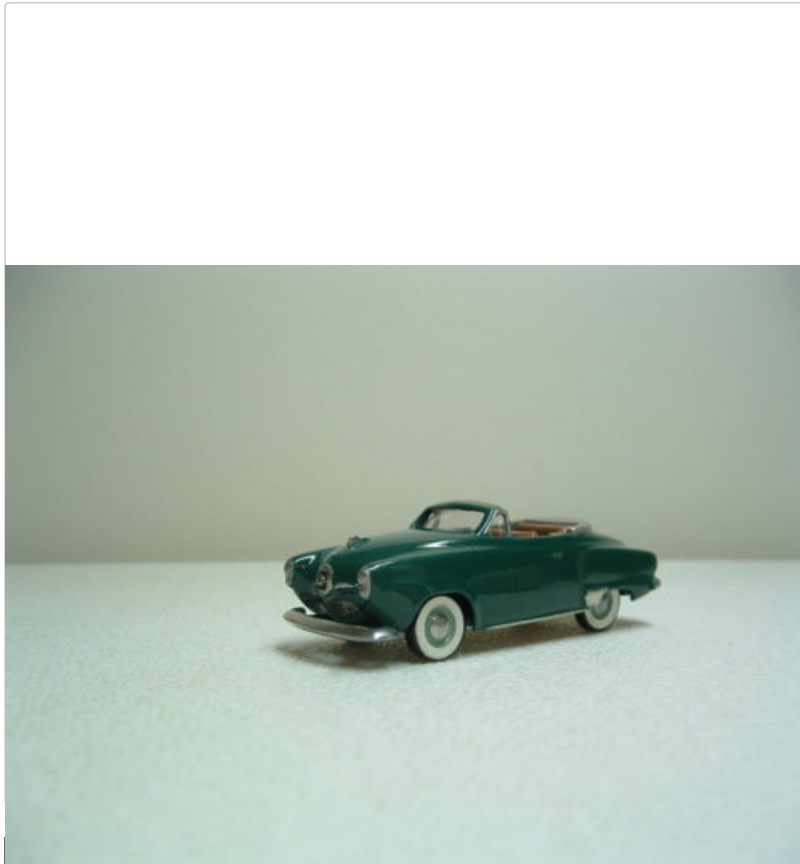

### 1/72 SCALE, SHROCK, RARE 1950 STUDEBAKER CHAMPION CONVERTIBLE, GREEN

Item **New**  
condition:

Ended: Jan 11, 2014 10:51:02 PST

Winning bid: **US \$132.49** [ 4 bids ]

Shipping: **\$5.80** Expedited Shipping | [See details](#)  
Ships to: Americas, Europe, Australia