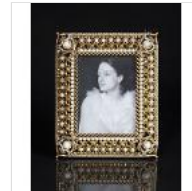

26th Anniversary 4 x 6 Album \$29.95 \$50.00 Free Shipping Lenox (Official Store)

CASE XX 125th Anniversary Abalone... \$189.95 \$248.44 Free Shipping Deadwood Knives

20th Anniversary Jay's First Frame,... \$995.00 Free Shipping Neiman Marcus