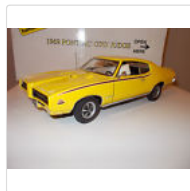

12 bids

ACME GMP 1970 SS 396 Chevy Chevelle...
\$17.50

8 bids

1951 Buick LeSabre Show Car by Franklin...
\$26.00

10 bids

In-stock, 1/18 1968 Firebird Royal Drag...
\$34.15

5 bids

Free shipping

ACME 1970 Oldsmobile 442 1/18 Black with...
\$80.00

22 bids

Yat Ming 1962 Oldsmobile
\$66.00

16 bids

More from the same seller

Feedback

1950 Studebaker Champion Convertible...
\$60.00

7 bids

1969 Pontiac GTO Judge in yellow by...
\$56.00

4 bids

Roycass Ltd 1947 Crosley Convertible...
\$29.95

1 bid

1967 Chevrolet Corvette Blue Conv...
\$49.95

0 bids

2016 Chevrolet Corvette Coupe White...
\$37.95