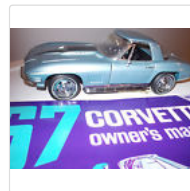

12 bids

ACME GMP 1970 SS 396 Chevy Chevelle...
\$17.50

8 bids

1951 Buick LeSabre Show Car by Franklin...
\$26.00

10 bids

In-stock, 1/18 1968 Firebird Royal Drag...
\$34.15

5 bids

Free shipping

ACME 1970 Oldsmobile 442 1/18 Black with...
\$80.00

22 bids

Yat Ming 1962 Oldsmobile
\$66.00

16 bids

More from the same seller

Feedback

1950 Studebaker Champion Convertible...
\$60.00

7 bids

1969 Pontiac GTO Judge in yellow by...
\$56.00

4 bids

Roycass Ltd 1947 Crosley Convertible...
\$29.95

1 bid

1967 Chevrolet Corvette Blue Conv...
\$49.95

0 bids

2016 Chevrolet Corvette Coupe White...
\$37.95