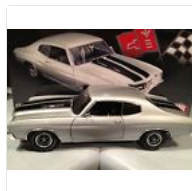

12 bids

ACME GMP 1970 SS 396 Chevy Chevelle...
\$17.50

8 bids

1951 Buick LeSabre Show Car by Franklin...
\$26.00

10 bids

In-stock, 1/18 1968 Firebird Royal Drag...
\$34.15

5 bids

Free shipping