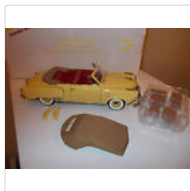

12 bids

ACME GMP 1970 SS 396 Chevy Chevelle...
\$17.50

8 bids

1951 Buick LeSabre Show Car by Franklin...
\$26.00

10 bids

In-stock, 1/18 1968 Firebird Royal Drag...
\$34.15

5 bids

Free shipping

ACME 1970 Oldsmobile 442 1/18 Black with...
\$80.00

22 bids

Yat Ming 1962 Oldsmobile
\$66.00

16 bids

More from the same seller

Feedback

1950 Studebaker Champion Convertible...
\$60.00

7 bids

1969 Pontiac GTO Judge in yellow by...
\$56.00

4 bids

Roycass Ltd 1947 Crosley Convertible...
\$29.95

1 bid

1967 Chevrolet Corvette Blue Conv...
\$49.95

0 bids

2016 Chevrolet Corvette Coupe White...
\$37.95