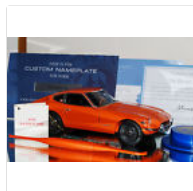

Have one to sell? [Sell now](#)

Description

Shipping and payments

eBay item number:

Seller assumes all responsibility for this listing.

Item specifics

Condition:	Used :		
Seller Notes:	"Original package, excellent condition"		
Brand:	Shrock Brothers	Color:	blue
Scale:	1/72	Year of Manufacture:	2005
Vehicle Make:	Studebaker	Recommended Age Range:	5 and UP
Vehicle Type:	truck	Country/Region of Manufacture:	United States
Material:	Pewter Alloy		

20th Anniversary Shrock Brothers Toys, Studebaker Cab Forward Ice Truck in blue. These were given out in Coalport Pa at the Shrock reunion for the 20th Anniversa scale approximately. Original condition with the box. Displayed in an enclosed display case in a smoke free home. We do combine shipping on multiple purchases. W as it is being calculated incorrectly. We combine shipping on multiple purchases. Opened factory sealed items not returnable. Payment in three days via PayPal only, no accepted right now.

Questions and answers about this item

No questions or answers have been posted about this item.

[Ask a question](#)

See what other people are watching 1/5

Feedback

Franklin Mint 1970 Datsun 240Z Orange...
$51.00

12 bids