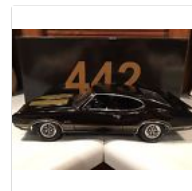

12 bids

ACME GMP 1970 SS 396 Chevy Chevelle...
\$17.50

8 bids

1951 Buick LeSabre Show Car by Franklin...
\$26.00

10 bids

In-stock, 1/18 1968 Firebird Royal Drag...
\$34.15

5 bids

Free shipping