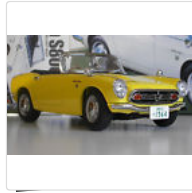

Tamiya 1964 Honda S800 1/20 Diecas...
$60.00
0 bids