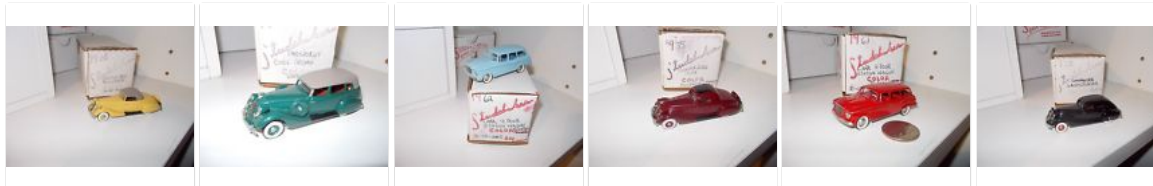

Search...

All Categories

Back to search results | Listed in category: Toys & Hobbies > Diecast & Toy Vehicles > Cars, Trucks & Vans > Contemporary Manufacture

This listing has ended.

More chances to get what you want

Feedback

Shrock Brothers Toys
1935 Studebaker...

$95.00

0 bids

Shrock Brothers Toys
1935 Studebaker...

$124.00

0 bids

Shrock Brothers Toys
1962 Studebaker La...

$99.95

0 bids

Shrock Brothers Toys
1935 Studebaker...

$95.00

0 bids

Shrock Brothers Toys
1961 Studebaker La...

$99.95

0 bids

Shrock Brothers Toys
1935 Studebaker...

$95.00

0 bids