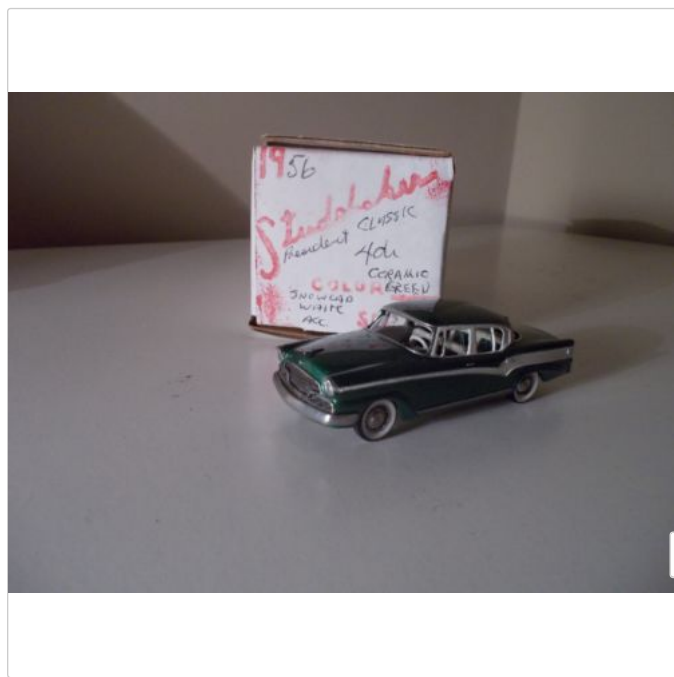

Search...

All Categories

Back to search results | Listed in category: Toys & Hobbies > Diecast & Toy Vehicles > Cars, Trucks & Vans > Contemporary Manufacture

Bidding has ended on this item.

People were also interested in

Feedback

Shrock Brothers Toys 1956 Studebaker...	Shrock Brothers Toys 1956 Studebaker...	Shrock Brothers Toys 1959 Studebaker La...	1/43 NEO Volvo 340DL Politie diecast	1:24 Danbury Mint 1950 Studebaker...	2001 Hot Wheels - SUPER COMP	Mattel Hot Wheels 2001 Treasure Hunt 1:64...	MINIMARC DARRIN J
$76.56	$91.00	$78.00	$59.99	$125.89	$1.20	$9.67	$181.30
3 bids	3 bids	3 bids	Buy It Now	Buy It Now	Buy It Now	Buy It Now	Buy It Now
						Free shipping	

Sponsored Links

PartsGeek.com

Auto Parts Warehouse

PartsGeek.com

PartsGeek.com

Mouse over image to zoom

Shrock Brothers Toys 1956 Studebaker President Classic 4 door Sec scale

Item **Used**
condition:

"Original package, excellent condition, displayed in an enclosed case"

Ended: Nov 02, 2015, 8:36PM

Winning bid: **US $67.00** [2 bids]

Seller information
rustybuick (1747)
100% Positive feedback
.....
☐ Follow this seller
[See other items](#)

Shipping: **$4.95** Standard Shipping | [See details](#)

Ships to: United States and many other countries | [See details](#)

Delivery: Estimated within 4 business days

: Credit Cards processed by PayPal

PayPal CREDIT

Get more time to pay. [Apply Now](#) | [See Terms](#)

[See details](#)

Returns: 14 days money back, buyer pays return shipping | [See details](#)