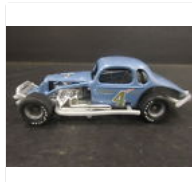

Feedback

4 Ted Hairfield - Issue #23 --1/64th...
\$7.46
Buy It Now

Johnny Lightning - MUSCLE CARS U.S.A....
\$4.69
Buy It Now

RARE 80's SIKU w GERMANY # 3720 M...
\$59.99
Buy It Now or Best offer

1916 MACK AC BULLDOG-RAILWAY...
\$52.95
Buy It Now or Best offer