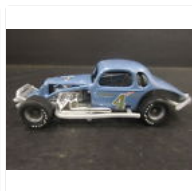

Feedback

Johnny Lightning - MUSCLE CARS U.S.A. #469 \$4.69 Buy It Now

Hot Wheels 2015 - '49 Ford COE # \$8.87 Buy It Now Free shipping

NIOB Matchbox Yesteryear YTC05-M... \$79.98 Buy It Now or Best offer Free shipping

Hot Wheels 2013 - '12 Mini Countryman Ra... \$7.35 Buy It Now Free shipping

1916 MACK AC BULLDOG-RAILWAY... \$52.95 Buy It Now or Best offer Free shipping