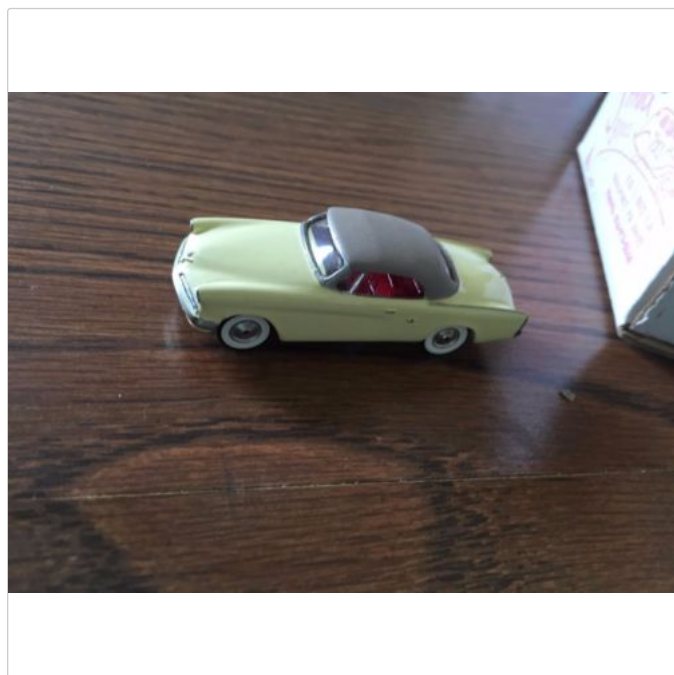

Exercise Workbook for BEGINNING AutoCAD \$28.14 \$37.95 Free Shipping Textbooks.com

Warner Bros Ride, Vaquero!; 1953; DV \$19.99 Quill.com

Shrock Bros. 1:72 1953 Commander Convertible (closed)

Item Used condition: