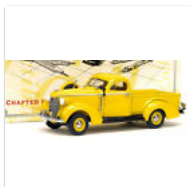

NIOB Matchbox Yesteryear YTC05-M... $79.98 Buy It Now or Best offer Free shipping