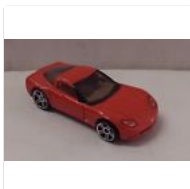

MATTEL INC. HOT WHEELS 1/64 SCALE... $2.00 Buy It Now

71 Doug Sprint Car $26.21 Buy It Now