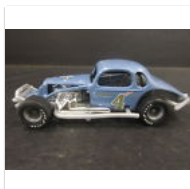

4 Ted Hairfield - Issue #23 --1/64th... $7.46 Buy It Now