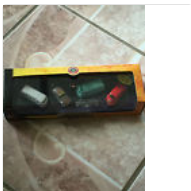

HOT WHEELS CLASSIC
BUGS & BUSES...

$30.00

Buy It Now