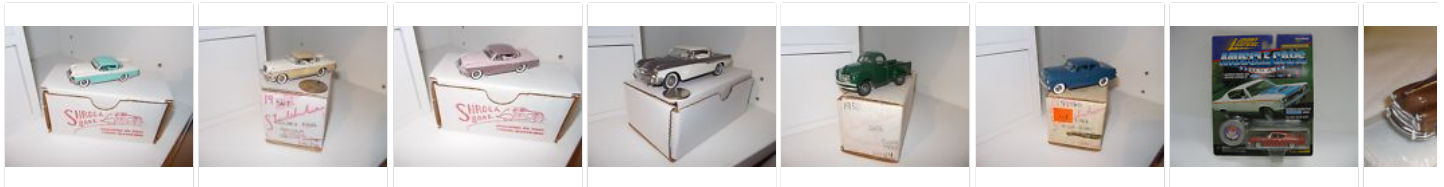

People were also interested in

Feedback

Shrock Brothers Toys
1956 Studebaker...

$76.56

3 bids

Shrock Brothers Toys
1956 Studebaker...

$91.00

3 bids

Shrock Brothers Toys
1956 Studebaker...

$91.00

2 bids

Shrock Brothers Toys
1955 Studebaker...

$270.00

20 bids

Shrock Brothers Toys
1950 Studebaker 2...

$66.00

3 bids

Shrock Brothers Toys
1959 Studebaker La...

$78.00

3 bids

Johnny Lighting Muscle
Cars U.S.A. - 1970...

$30.00

0 bids

De Soto C
model by \

$19.95

0 bids

Sponsored Links

BROTHER INTELLIFAX
1940CN INK...

$50.28 ~~$59.87~~

Free Shipping
Inkcartridgespot.com

Brother MFCJ4410DW
WiFi Business...

$99.99

Free Shipping
Walmart.com

Advanced AutoCAD
2014-Exercise...

$29.96 ~~$39.95~~

Free Shipping
Textbooks.com

Robot Coupe MP 450
Turbo 18 Immersion...

$669.00 ~~$946.80~~

Free Shipping
WebstaurantStore

3M 616 Carton
Tape,UPVC,Ruby..

$12.81

Zoro

Shrock Brothers Toys 1940 Studebaker business coupe ruby red 1/7

Item **Used**
condition:

"Original package, excellent condition, displayed in an enclosed case"

Ended: Nov 08, 2015, 9:03PM