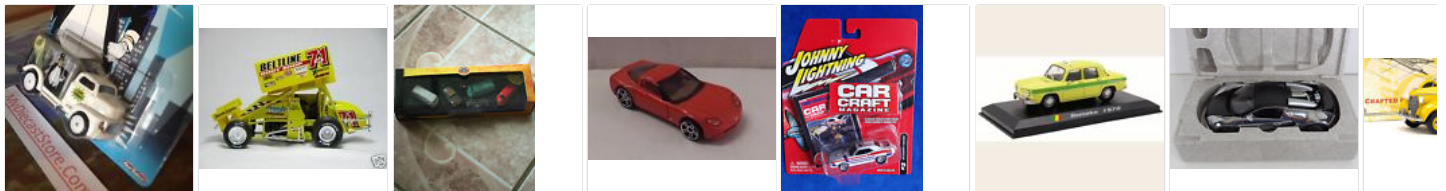

People were also interested in

Feedback

Hot Wheels 2015 - '49
Ford COE #
$6.99
Buy It Now
Free shipping

71 Doug Wolfgang RC2
Sprint Car --...
$39.95
Buy It Now

HOT WHEELS CLASSIC
BUGS & BUSES...
$30.00
Buy It Now

MATTEL INC. HOT
WHEELS 1/64 SCALE...
$2.00
Buy It Now

1970 PLYMOUTH HEMI
CUDA #3 2003...
$5.95
Buy It Now

Renault 8 - Bamako Taxi -
Mali 1970 - 1/43
$9.52
Buy It Now

AutoArt Models 1:18
Scale Bugatti EB 16...
$325.00
Buy It Now

NIOB Matr
Yesteryear
$79.98
Buy It Now
Free shipping

Sponsored Links

Brother PR4040R
Rubber Stamp (Box/6)
$72.83
PtouchDirect.com

Brother PT2730 Personal
Label Printer
$105.99
PtouchDirect.com

1938 Studebaker K5
Ignition Coil --...
$21.38
PartsGeek.com

Advanced Exercise
Workbook Cheryl...
$26.49
Textbook Head

Exercise Workbook
Advanced Cheryl...
$29.44
Better Planet Books

Shrock Brothers Toys 1938 Studebaker Coupe Express Red 1/72nd

Item **Used**
condition:

“Original package, excellent condition, displayed in an enclosed case”

Ended: Dec 07, 2015, 8:15PM