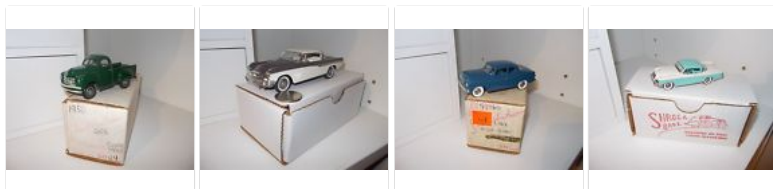

Search...

All Categories

Back to search results | Listed in category: Toys & Hobbies > Diecast & Toy Vehicles > Cars, Trucks & Vans > Contemporary Manufacture

Bidding has ended on this item.

More chances to get what you want

Feedback

Shrock Brothers Toys
1950 Studebaker 2...

$66.00

3 bids

Shrock Brothers Toys
1955 Studebaker...

$270.00

20 bids

Shrock Brothers Toys
1959 Studebaker La...

$78.00

3 bids

Shrock Brothers Toys
1956 Studebaker...

$76.56

3 bids