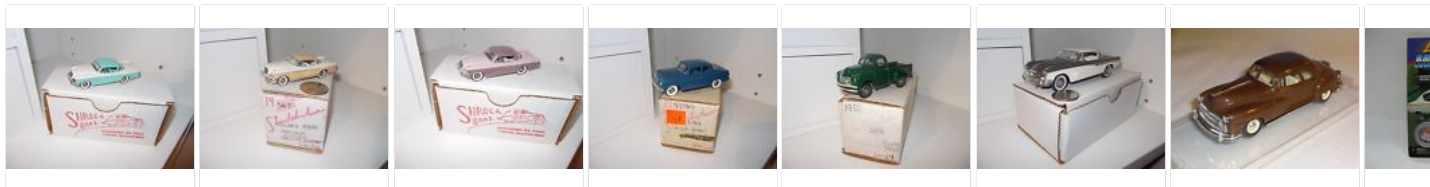

\$78.00

3 bids

Shrock Brothers Toys
1956 Studebaker...

\$76.56

3 bids

People were also interested in

Feedback

Shrock Brothers Toys
1956 Studebaker...

eBay item number:

Seller assumes all responsibility for this listing.

Item specifics

Condition:	Used		
Seller Notes:	"Original package, excellent condition, displayed in an enclosed case"		
Brand:	Shrock Brothers	Material:	Pewter Alloy
Scale:	1/72	Color:	green
Vehicle Make:	Studebaker	Recommended Age Range:	5 and UP
Vehicle Type:	car	Country/Region of Manufacture:	United States
Vehicle Year:	1936	Year:	1936

Shrock Brothers Toys, 1936 Studebaker Dictator 4 door cruising sedan in willow leaf green. Original condition with box. Displayed smoke free home. We do combine shipping on multiple purchases. Wait for shipping as it is being calculated incorrectly. We combine Opened factory sealed items not returnable. Payment in three days via PayPal only, no other form accepted right now.