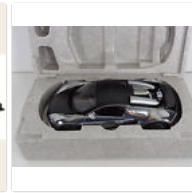

AutoArt Models 1:18 Scale Bugatti EB 16... $325.00 Buy It Now