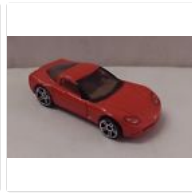

Feedback

Hot Wheels 2015 - '49 Ford COE # \$6.99 Buy It Now

Free shipping

71 Doug Wolfgang RC2 Sprint Car \$39.95 Buy It Now

MATTEL INC. HOT WHEELS 1/64 SCALE \$2.00 Buy It Now

1970 PLYMOUTH HEMI CUDA #3 2003... \$5.95 Buy It Now