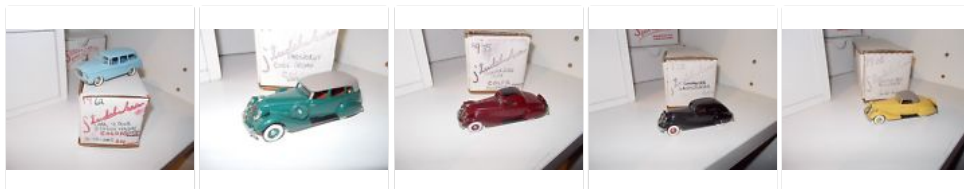

Search...

All Categories

Back to search results | Listed in category: Toys & Hobbies > Diecast & Toy Vehicles > Cars, Trucks & Vans > Contemporary Manufacture

You didn't win this auction.

More chances to get what you want

Feedback

Shrock Brothers Toys
1962 Studebaker La...

$99.95

0 bids

Shrock Brothers Toys
1935 Studebaker...

$124.00

0 bids

Shrock Brothers Toys
1935 Studebaker...

$95.00

0 bids

Shrock Brothers Toys
1935 Studebaker...

$95.00

0 bids

Shrock Brothers Toys
1935 Studebaker...

$95.00

0 bids