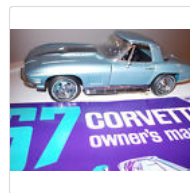

ACME GMP 1970 SS 396 Chevy Chevelle...
\$17.50
8 bids

1951 Buick LeSabre Show Car by Franklin...
\$26.00
10 bids

In-stock. 1/18 1968 Firebird Royal Drag...
\$34.15
5 bids
Free shipping

ACME 1970 Oldsmobile 442 1/18...
\$80.00
22 bids

Yat Ming 1962 Oldsmobile Sta...
\$66.00
16 bids

More from the same seller

Feedback

1950 Studebaker Champion Convertib...
\$60.00
8 bids

1969 Pontiac GTO Judge in yellow by...
\$56.00
4 bids

Roycass Ltd 1947 Crosley Convertible...
\$29.95
1 bid