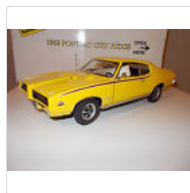

Questions and answers about this item

No questions or answers have been posted about this item.

[Ask a question](#)

See what other people are watching 1/5

Feedback

Franklin Mint 1970 Datsun 240Z Oran...
\$51.00
12 bids

ACME GMP 1970 SS 396 Chevy Chevelle...
\$17.50
8 bids

1951 Buick LeSabre Show Car by Franklin...
\$26.00
10 bids

In-stock. 1/18 1968 Firebird Royal Drag...
\$34.15
5 bids
Free shipping

ACME 1970 Oldsmobile 442 1/18...
\$80.00
22 bids

Yat Ming 1962 Oldsmobile Sta...
\$66.00
16 bids

More from the same seller

Feedback

1950 Studebaker Champion Convertib...
\$60.00
8 bids

1969 Pontiac GTO Judge in yellow by...
\$56.00
4 bids

Roycass Ltd 1947 Crosley Convertible...
\$29.95
1 bid