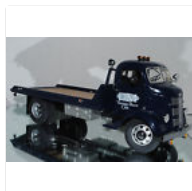

Feedback

Danbury Mint 1938 GMC Car Carrier Se...  
\$68.00  
28 bids

Popular

Jada Nissan Skyline GT-R R34 Brian's Fa...  
\$16.00  
Buy It Now

Popular

RMZ city Chevrolet 2010 Camaro RS 1:100  
\$6.99  
Buy It Now