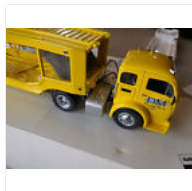

Danbury Mint 1952 White car carrier yello...

$145.50

20 bids

Popular