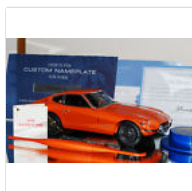

Have one to sell? [Sell now](#)

Description

Shipping and payments

eBay item number:

Seller assumes all responsibility for this listing.

Item specifics

Condition:	Used :		
Seller Notes:	"Original package, excellent condition, displayed in an enclosed case"		
Brand:	Shrock Brothers	Color:	Maroon
Scale:	1/72	Model:	commander
Vehicle Make:	Studebaker	Recommended Age Range:	5 and UP
Vehicle Type:	car	Country/Region of Manufacture:	United States
Vehicle Year:	1935	Year:	1935
Material:	Pewter Alloy		

Shrock Brothers Toys, 1935 Studebaker Commander Coupe in Roosevelt Maroon. Original condition with the original box. Displayed in an enclosed display case in a home. We do combine shipping on multiple purchases. Wait for shipping as it is being calculated incorrectly. We combine shipping on multiple purchases. Opened fact items not returnable. Payment in three days via PayPal only, no other form accepted right now.

Questions and answers about this item

No questions or answers have been posted about this item.

[Ask a question](#)

See what other people are watching 1/5

Feedback

Franklin Mint 1970 Datsun 240Z Oran...
$51.00
12 bids