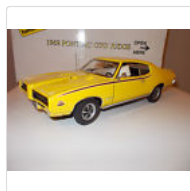

ACME GMP 1970 SS 396 Chevy Chevelle...  
**\$17.50**  
8 bids

1951 Buick LeSabre Show Car by Franklin...  
**\$26.00**  
10 bids

In-stock. 1/18 1968 Firebird Royal Drag...  
**\$34.15**  
5 bids  
Free shipping

ACME 1970 Oldsmobile 442 1/18...  
**\$80.00**  
22 bids

Yat Ming 1962 Oldsmobile Sta...  
**\$66.00**  
16 bids

More from the same seller

Feedback

1950 Studebaker Champion Convertib...  
**\$60.00**  
8 bids

1969 Pontiac GTO Judge in yellow by...  
**\$56.00**  
4 bids

Royccass Ltd 1947 Crosley Convertible...  
**\$29.95**  
1 bid

1967 Chevrolet Corvette Blue Conv...  
**\$49.95**  
0 bids

2016 Chevrolet Corvette Coupe Whi...  
**\$37.95**  
Buy It Now  
Free shipping