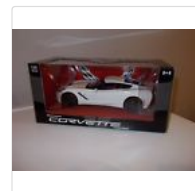

2016 Chevrolet Corvette Coupe Whi...
$37.95
Buy It Now
Free shipping