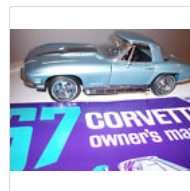

ACME GMP 1970 SS 396 Chevy Chevelle...  
**\$17.50**  
8 bids

1951 Buick LeSabre Show Car by Franklin...  
**\$26.00**  
10 bids

In-stock. 1/18 1968 Firebird Royal Drag...  
**\$34.15**  
5 bids  
Free shipping

ACME 1970 Oldsmobile 442 1/18...  
**\$80.00**  
22 bids

Yat Ming 1962 Oldsmobile Sta...  
**\$66.00**  
16 bids

More from the same seller

Feedback

1950 Studebaker Champion Convertib...  
**\$60.00**  
8 bids

1969 Pontiac GTO Judge in yellow by...  
**\$56.00**  
4 bids

Royccass Ltd 1947 Crosley Convertible...  
**\$29.95**  
1 bid

1967 Chevrolet Corvette Blue Conv...  
**\$49.95**  
0 bids

2016 Chevrolet Corvette Coupe Whi...  
**\$37.95**  
Buy It Now  
Free shipping