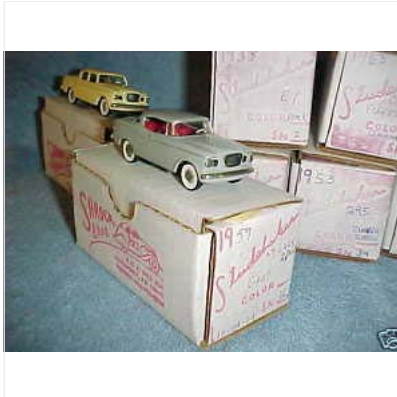

Listed in category: Toys & Hobbies > Diecast Toy Vehicles > Cars, Trucks-Diecast > Brooklin

Item:220552697428

Shrock Brothers 1959 Studebaker Lark Junior Series

Grey with a red interior Hardtop 1/55th scale MIB
rustybuick (1289 ★)

Item condition: **Mint in Box**

Sale Date: Feb 11, 2010 18:10:08 PST

Bid history: 6 bids

Winning bid: **US \$158.39**

eBay Buyer Protection

eBay will cover your purchase price plus original shipping.
[Learn more](#)

Seller's description

You are bidding on a Shrock Brothers replica of a 1959/1960 Studebaker Lark 2 door hardtop in grey with a red interior. Car is in the Junior Series which is 1/55th scale. Car is in as new condition with the original box. Look for my other Shrock Studebakers currently on eBay, will be listing more in the weeks to come. Good luck bidding and ask all questions at least 48 hours before the end of the auction so that we may answer them before the end of the auction. Ask any questions you may have prior to the end of the auction, items are not shipped pending your approval upon receipt. Sorry, but we do not end auctions early, disclose reserves, or ship outside the United States without prior approval. PayPal only sent to a confirmed address, **No eChecks, payment due three days from the end of the auction.** Good luck with your bidding and thanks for looking.