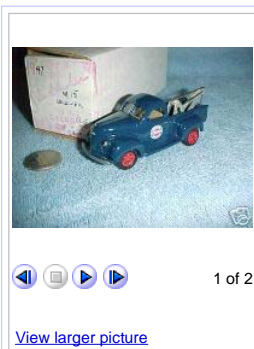

Back to My eBay Listed in category: [Toys & Hobbies](#) > [Diecast, Toy Vehicles](#) > [Cars, Trucks-Diecast](#) > [Brooklyn Collectibles](#) > [Advertising](#) > [Cars](#) > [American](#) > [Studebaker](#)

1947 Studebaker M15 Tow Truck Blue Shrock Bros

Item num

Please [Sign in](#) or [register](#).

Bidding has ended for this item

Sign In

Buyer or seller of this item? Sign in for your status.

Find more items from the same seller. Bid or Buy Now!

[1936 Studebaker Cab Over Stake Truck Red Shrock Bros](#)

3 bids: **US $99.95**
Time left: 4d 3h 11m

[1936 Studebaker Cab Over Dump Truck Red Shrock Bros](#)

2 bids: **US $162.55**
Time left: 3h 11m

[Add to Favorite Sellers](#)

[View more items from this seller](#)

Additional options:

▪ [Sell an item](#) like this one.

Similar items from all eBay sellers

[Help](#)

Item Name	Price	End Date
1930 STUDEBAKER TOW TRUCK PICTURE	US $5.95	Feb-15-08 17:26:18 PST
1934 FORD TOW TRUCK - BLUE - 1/43 SCALE	US $6.00	Feb-27-08 13:21:47 PST
1947-60 Studebaker Commander Truck 6 Water Pump Gasket	US $4.50	Feb-24-08 06:02:18 PST
1934 FORD TOW TRUCK - BLUE - 1/43 SCALE	US $5.50	Feb-11-08 16:57:18 PST

[Find similar items on eBay Express...](#)

Winning bid: **US $177.50**

Ended: **Feb-06-08 13:33:53 PST**

Shipping costs: **US $9.95**
Standard Flat Rate Shipping Service
Service to [United States](#)
[(more services)](#)

Ships to: United States, Canada, United Kingdom, Australia

Item location: Fox River Valley Illinois, United States

History: [4 bids](#)

Winning bidder: [towtruckboy](#) (1027 ★)

You can also: [Email to a friend](#)

Meet the seller

Seller: [rustybuick](#) (987 ☆)

Feedback: **99.8% Positive**

Member: since Feb-26-01 in United States

- [See detailed feedback](#)
- [Ask seller a question](#)
- [Add to Favorite Sellers](#)
- [View seller's other items](#)

Buy safely

1. **Check the seller's reputation**
   Score: 987 | 99.8% Positive
   [See detailed feedback](#)
2. **Check how you're protected**
   PayPal Up to **$2,000** in buyer protection. [See eligibility](#)

Listing and payment details: [Show](#)

No Payments for 3 months on your first purchase over $50 with the new eBay MasterCard! Plus, earn rewards toward future eBay purchases wherever you shop. [See Details](#) | [Apply Now](#)

Description

Item Specifics - Diecast, Toy Vehicles

Type:	Car - Passenger	Scale:	--
Brand:	--	Material:	Pewter
Condition:	Mint in Box	Year of Release:	--