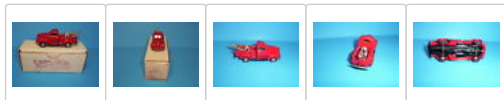

Get the item you ordered or get your money back. Covers your purchase price and original shipping.

Have one to sell? [Sell now](#)

Description

Shipping and payments

eBay item number:

Seller assumes all responsibility for this listing.

Item specifics

Condition:	Used :		
Seller Notes:	"TRUCK IN LIKE NEW CONDITION WITH BOX. Items were previously owned, but not used."		
Brand:	SHROCK BROS.	Material:	Diecast
Scale:	1:43	Vehicle Type:	Tow Truck
Vehicle Make:	Studebaker		

PERRY'S TOYXCHANGE

Visit my eBay store