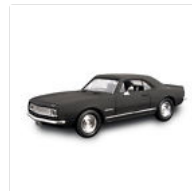

People were also interested in

Feedback

1967 Camaro RS/SS 396 convertible trip...
\$79.99
Buy It Now or Best offer

Roycass Ltd 1947 Crosley Convertible...
\$29.95
1 bid

Rare Lane/Exact Detail 1/18 *1968...
\$129.68
Buy It Now