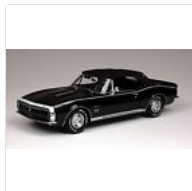

People were also interested in

Feedback

1967 Camaro RS/SS 396 convertible trip...
\$79.99
Buy It Now or Best offer

Roycass Ltd 1947 Crosley Convertible...
\$29.95
1 bid

Rare Lane/Exact Detail 1/18 *1968...
\$129.68
Buy It Now