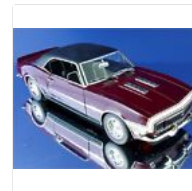

Rare Lane/Exact Detail 1/18 *1968...
$129.68
Buy It Now