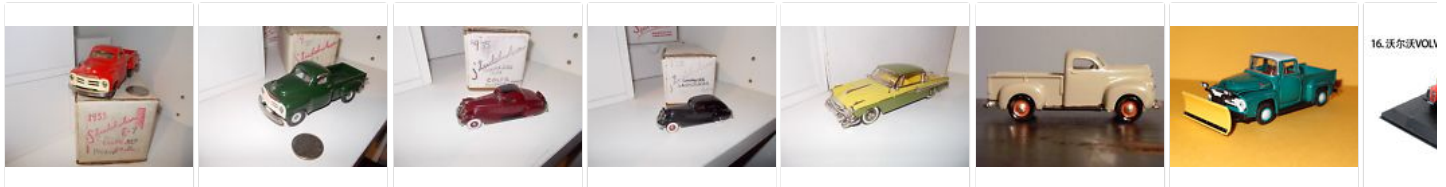

People were also interested in

Feedback

Shrock Brothers Toys
1955 Studebaker E...

$95.00

1 bid

Shrock Brothers Toys
1955 Studebaker E...

$95.00

0 bids

Shrock Brothers Toys
1935 Studebaker...

$95.00

0 bids

Shrock Brothers Toys
1935 Studebaker...

$95.00

0 bids

Motor City USA 1955
Studebaker...

$114.05

2 bids

1941 Studebaker M5
Pickup South Bend...

$102.50

3 bids

1956 FORD F-100
PICKUP WITH SNOW...

$19.95

Buy It Now or Best offer

1/72 Atlas
truck dieca

$19.99

Buy It Now

Sponsored Links

RubbermaidO 5662-61
Nursery & Lawn...

$209.75

Global Industrial

Brother PT2730 Personal
Label Printer

$105.99

PtouchDirect.com

Advanced Exercise
Workbook Cheryl...

$26.49

Textbook Head

Exercise Workbook for
Advanced Cheryl...

$29.44

Better Planet Books

Exercise Workbook
for
Beginning Cheryl...

$86.45

Textbook Head

Shrock Brothers Toys Studebaker Tractor Trailer Studebaker Parts 1

Item **Used**
condition:

"No original box, excellent condition, displayed in an enclosed case"

Ended: Dec 22, 2015, 7:29PM