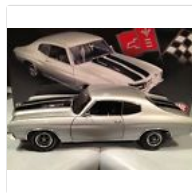

Shrock Brothers Toys, Studebaker Express pickup design study in Metallic Gold. Original condition without box. 1/43nd scale. Dusty from display, This is unit SB #1 cast in South Bend. This is a design that if Studebaker still made trucks they could look like this. Available only from the Shrock Brothers. We do combine shipping or purchases. Wait for shipping as it is being calculated incorrectly. We combine shipping on multiple purchases. Opened factory sealed items not returnable. Payment in PayPal only, no other form accepted right now.

Questions and answers about this item

No questions or answers have been posted about this item.

[Ask a question](#)

See what other people are watching 1/5

Feedback

Franklin Mint 1970 Datsun 240Z Orange...
\$51.00
12 bids

ACME GMP 1970 SS 396 Chevy Chevelle...
\$17.50
8 bids

1951 Buick LeSabre Show Car by Franklin...
\$26.00
10 bids

In-stock, 1/18 1968 Firebird Royal Drag...
\$34.15
5 bids

Free shipping

ACME 1970 Oldsmobile 442 1/18 Black with...
\$80.00
22 bids