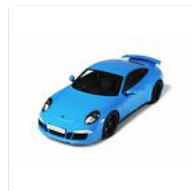

GT spirit 1/18 GT085 Porsche 911 991 4S...

$109.95

Buy It Now