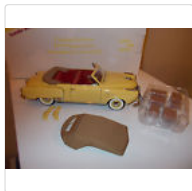

ACME GMP 1970 SS 396 Chevy Chevelle...
\$17.50
8 bids

1951 Buick LeSabre Show Car by Franklin...
\$26.00
10 bids

In-stock, 1/18 1968 Firebird Royal Drag...
\$34.15
5 bids

Free shipping

ACME 1970 Oldsmobile 442 1/18 Black with...
\$80.00
22 bids

Yat Ming 1962 Oldsmobile Sta...
\$66.00
16 bids

More from the same seller

Feedback

1950 Studebaker

1969 Pontiac GTO Judge

Roycass Ltd 1947 Crosley

1967 Chevrolet Corvette

2016 Chevrolet Corvette