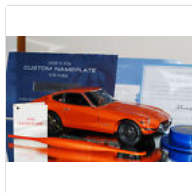

See what other people are watching 1/5

Feedback

Franklin Mint 1970 Datsun 240Z Orange...
$51.00
12 bids