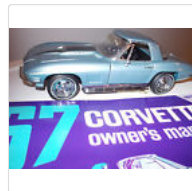

ACME GMP 1970 SS 396 Chevy Chevelle...
\$17.50
8 bids

1951 Buick LeSabre Show Car by Franklin...
\$26.00
10 bids

In-stock, 1/18 1968 Firebird Royal Drag...
\$34.15
5 bids

Free shipping

ACME 1970 Oldsmobile 442 1/18 Black with...
\$80.00
22 bids

Yat Ming 1962 Oldsmobile Sta...
\$66.00
16 bids

More from the same seller

Feedback

1950 Studebaker

1969 Pontiac GTO Judge

Roycass Ltd 1947 Crosley

1967 Chevrolet Corvette

2016 Chevrolet Corvette