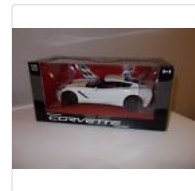

ACME GMP 1970 SS 396 Chevy Chevelle...
\$17.50
8 bids

1951 Buick LeSabre Show Car by Franklin...
\$26.00
10 bids

In-stock, 1/18 1968 Firebird Royal Drag...
\$34.15
5 bids

Free shipping

ACME 1970 Oldsmobile 442 1/18 Black with...
\$80.00
22 bids

Yat Ming 1962 Oldsmobile Sta...
\$66.00
16 bids

More from the same seller

Feedback

1950 Studebaker

1969 Pontiac GTO Judge

Roycass Ltd 1947 Crosley

1967 Chevrolet Corvette

2016 Chevrolet Corvette