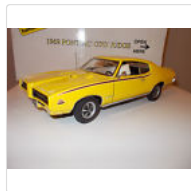

ACME GMP 1970 SS 396 Chevy Chevelle...
\$17.50
8 bids

1951 Buick LeSabre Show Car by Franklin...
\$26.00
10 bids

In-stock, 1/18 1968 Firebird Royal Drag...
\$34.15
5 bids

Free shipping

ACME 1970 Oldsmobile 442 1/18 Black with...
\$80.00
22 bids

Yat Ming 1962 Oldsmobile Sta...
\$66.00
16 bids

More from the same seller

Feedback

1950 Studebaker

1969 Pontiac GTO Judge

Roycass Ltd 1947 Crosley

1967 Chevrolet Corvette

2016 Chevrolet Corvette