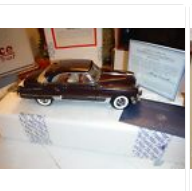

Popular

Franklin Mint 1970 Chevrolet Chevelle ...  
**\$76.53**  
19 bids

Popular

DANBURY MINT 1963 CORVETTE PRO MOD...  
**\$45.00**  
22 bids

Free shipping

RARE HUGE Crown Premiums Snap On...  
**\$132.50**  
25 bids

Danbury Mint 1938 GMC Car Carrier Se...  
**\$68.00**  
28 bids

Popular

Danbury Mint General Lee 1969 Dodge...  
**\$127.50**  
33 bids

Free shipping

Popular

1/24 FRANKLIN MINT 1949 CADILLAC COU...  
**\$26.00**  
7 bids