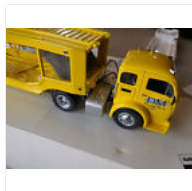

Danbury Mint 1952 White car carrier...
$145.50
20 bids

Popular