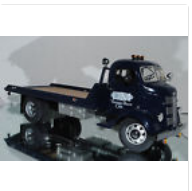

Popular

Franklin Mint 1970 Chevrolet Chevelle ...  
**\$76.53**  
19 bids

Popular

DANBURY MINT 1963 CORVETTE PRO MOD...  
**\$45.00**  
22 bids

Free shipping

RARE HUGE Crown Premiums Snap On...  
**\$132.50**  
25 bids