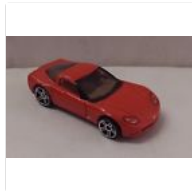

Feedback

MATTEL INC. HOT WHEELS 1/64 SCALE... \$2.00 Buy It Now

Racing Champions - Jim Epler RUG DOCT... \$4.69 Buy It Now

HotWheels - Anglia Panel - 1/64 Yellow \$4.49 Buy It Now

GT spirit 1/18 GT085 Porsche 911 991 4S... \$109.95 Buy It Now