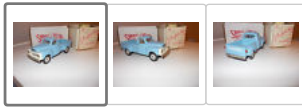

Have one to sell? [Sell now](#)

Description

Shipping and payments

eBay item number:

Seller assumes all responsibility for this listing.

Last updated on Mar 01, 2016 19:03:56 PST [View all revisions](#)

Item specifics

Condition:	Used :		
Seller Notes:	"Original box, excellent condition, dusty from display, original mirrors included (uninstalled)"		
Brand:	Shrock Brothers	Color:	blue
Scale:	1/43	Year of Manufacture:	2015
Vehicle Make:	Studebaker	Recommended Age Range:	5 and UP
Vehicle Type:	truck	Country/Region of Manufacture:	United States
Vehicle Year:	1957	Year:	1961
Material:	Pewter Alloy		

Shrock Brothers Toys, 1957 Studebaker E5 pickup in Wedgewood Blue. Original condition with box. 1/43nd scale. Dusty from display, has original mirrors uninstalled. combine shipping on multiple purchases. Wait for shipping as it is being calculated incorrectly. We combine shipping on multiple purchases. Opened factory sealed item returnable. Payment in three days via PayPal only, no other form accepted right now.

Questions and answers about this item

No questions or answers have been posted about this item.

[Ask a question](#)

See what other people are watching 1/5

Feedback

Franklin Mint 1970 Datsun 240Z Oran...
$51.00
12 bids

ACME GMP 1970 SS 396 Chevy Chevelle...
$17.50
8 bids

1951 Buick LeSabre Show Car by Franklin...
$26.00
10 bids

In-stock, 1/18 1968 Firebird Royal Drag...
$34.15
5 bids
Free shipping

ACME 1970 Oldsmobile 442 1/18...
$80.00
22 bids

Yat Ming 1962 Oldsmobile Sta...
$66.00
16 bids

More from the same seller

Feedback