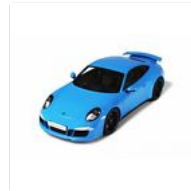

Feedback

MATTEL INC. HOT WHEELS 1/64 SCALE... \$2.00 Buy It Now

Racing Champions - Jim Epler RUG DOCT... \$4.69 Buy It Now

HotWheels - Anglia Panel - 1/64 Yellow \$4.49 Buy It Now

GT spirit 1/18 GT085 Porsche 911 991 4S... \$109.95 Buy It Now

AutoArt Models 1:18 Scale Bugatti EB 16... \$325.00 Buy It Now

Renault 8 - Barr Mali 1970 - 1/43 \$9.40 Buy It Now

Sponsored Links

Saginaw Ribbed Jug Wedgewood Blue... \$132.00 Free Shipping Lamps Plus

Glam Gauze Shirt - Wedgewood Blue -... \$79.95 Soft Surroundings