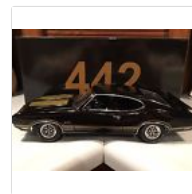

Shrock Brothers Toys, 1957 Studebaker E5 pickup in Wedgewood Blue. Original condition with box. 1/43nd scale. Dusty from display, has original mirrors uninstalled. combine shipping on multiple purchases. Wait for shipping as it is being calculated incorrectly. We combine shipping on multiple purchases. Opened factory sealed item returnable. Payment in three days via PayPal only, no other form accepted right now.

Questions and answers about this item

No questions or answers have been posted about this item.

[Ask a question](#)

See what other people are watching 1/5

Feedback

Franklin Mint 1970 Datsun 240Z Oran...
\$51.00
12 bids

ACME GMP 1970 SS 396 Chevy Chevelle...
\$17.50
8 bids

1951 Buick LeSabre Show Car by Franklin...
\$26.00
10 bids

In-stock, 1/18 1968 Firebird Royal Drag...
\$34.15
5 bids
Free shipping

ACME 1970 Oldsmobile 442 1/18...
\$80.00
22 bids