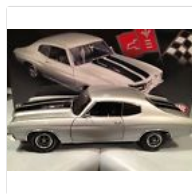

Shrock Brothers Toys, 1957 Studebaker E5 pickup in Wedgewood Blue. Original condition with box. 1/43nd scale. Dusty from display, has original mirrors uninstalled. combine shipping on multiple purchases. Wait for shipping as it is being calculated incorrectly. We combine shipping on multiple purchases. Opened factory sealed item returnable. Payment in three days via PayPal only, no other form accepted right now.

Questions and answers about this item

No questions or answers have been posted about this item.

[Ask a question](#)

See what other people are watching 1/5

Feedback

Franklin Mint 1970 Datsun 240Z Oran...
\$51.00
12 bids

ACME GMP 1970 SS 396 Chevy Chevelle...
\$17.50
8 bids

1951 Buick LeSabre Show Car by Franklin...
\$26.00
10 bids

In-stock, 1/18 1968 Firebird Royal Drag...
\$34.15
5 bids
Free shipping

ACME 1970 Oldsmobile 442 1/18...
\$80.00
22 bids