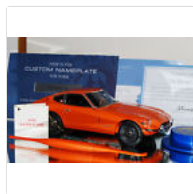

See what other people are watching 1/5

Feedback

Franklin Mint 1970 Datsun 240Z Oran...
$51.00
12 bids