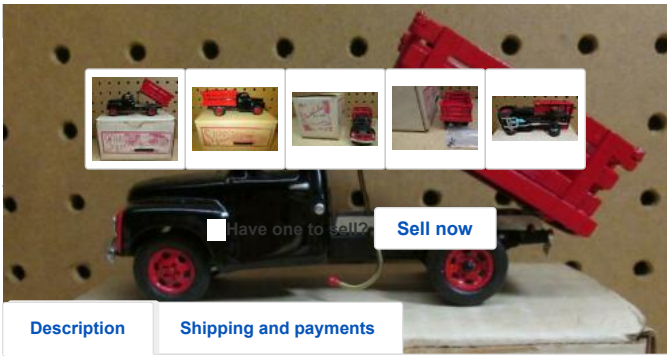

Returns: 14 day returns. Buyer pays for return shipping | [See details](#)