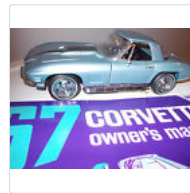

ACME GMP 1970 SS 396 Chevy Chevelle...
\$17.50
8 bids

1951 Buick LeSabre Show Car by Franklin...
\$26.00
10 bids

In-stock. 1/18 1968 Firebird Royal Drag...
\$34.15
5 bids

Free shipping

ACME 1970 Oldsmobile 442 1/18...
\$80.00
22 bids

Yat Ming 1962 Oldsmobile Sta...
\$55.00
15 bids

More from the same seller

Feedbac

1950 Studebaker Champion Convertib...
\$60.00
8 bids

1969 Pontiac GTO Judge in yellow by...
\$56.00
4 bids

Royccass Ltd 1947 Crosley Convertible...
\$29.95
1 bid

1967 Chevrolet Corvette Blue Conv...
\$49.95
0 bids

2016 Chevrolet Corvette Coupe Whi...
\$37.95
Buy It Now
Free shipping

[Back to search results](#)

Related buying guides : [Top 9 Toy Cars of 2013](#)

More to explore : [Studebaker Diecast and Toy Pickup Truck](#), [Studebaker Pickup Truck Diecast & Toy Vehicles](#), [Hot Wheels Studebaker Pickup Truck Diecast & Toy Vehicles](#), [M2 Machines Studebaker Pickup Truck Diecast & Toy Vehicles](#), [Yat Ming Studebaker Pickup Truck Diecast & Toy Vehicles](#), [Danbury Mint Studebaker Pickup Truck Diecast & Toy Vehicles](#)