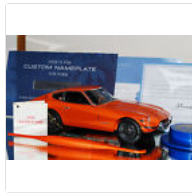

Condition:	Used :		
Seller Notes:	"Original box, excellent condition, displayed in an enclosed case"		
Brand:	Shrock Brothers	Material:	Pewter Alloy
Scale:	1/43	Color:	green
Vehicle Make:	Studebaker	Recommended Age Range:	5 and UP
Vehicle Type:	pickup	Country/Region of Manufacture:	United States
Vehicle Year:	1955	Year:	1955

Shrock Brothers Toys, 1955 Studebaker E-7 Pickup in Clover Green. Original condition with the box. Early 1/43rd scale truck. Displayed in an enclosed display case free home. We do combine shipping on multiple purchases. Wait for shipping as it is being calculated incorrectly. Opened factory sealed items not returnable. Payment via PayPal only, no other form accepted right now.

Questions and answers about this item

No questions or answers have been posted about this item.

[Ask a question](#)

See what other people are watching 1/5

Feedbac

Franklin Mint 1970 Datsun 240Z Oran...
$51.00
12 bids