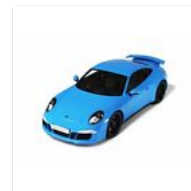

GT spirit 1/18 GT085 Porsche 911 991 4S...

$109.95

Buy It Now