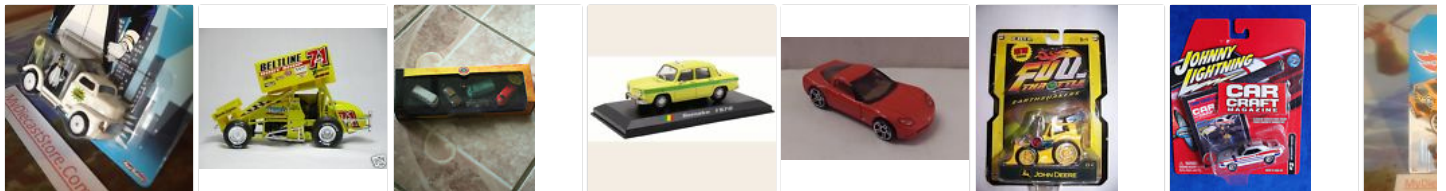

People were also interested in

Feedback

Hot Wheels 2015 - '49
Ford COE #

$6.99

Buy It Now

Free shipping

71 Doug Wolfgang RC2
Sprint Car --...

$39.95

Buy It Now

HOT WHEELS CLASSIC
BUGS & BUSES...

$30.00

Buy It Now

Renault 8 - Bamako Taxi -
Mali 1970 - 1/43

$9.52

Buy It Now

MATTEL INC. HOT
WHEELS 1/64 SCALE...

$2.00

Buy It Now

NIB Full Throttle Earth
Shaker John Deere...

$6.25

Buy It Now

1970 PLYMOUTH HEMI
CUDA #3 2003...

$5.95

Buy It Now

Hot Wheel
4WD (Orai

$4.52

Buy It Now

Free shippi

Sponsored Links

1951-1956 Studebaker
Commander Rear...

$16.32

PartsGeek.com

1951-1953 Studebaker
Commander Rear...

$21.38

PartsGeek.com

1965-1966 Studebaker
Commander Water...

$71.23

PartsGeek.com

1951 Studebaker
Commander Antenna...

$18.49

Auto Parts Warehouse

1955-1958 Studebaker
Commander Brake...

$55.23

PartsGeek.com

Shrock Brothers Toys 1951 Studebaker Commander Starlight yellow

Item **Used**
condition:

"No original box, excellent condition, displayed in an enclosed case"

Ended: Nov 22, 2015, 8:30PM