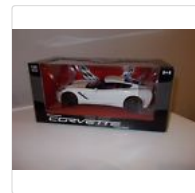

ACME GMP 1970 SS 396 Chevy Chevelle...
\$17.50
8 bids

1951 Buick LeSabre Show Car by Franklin...
\$26.00
10 bids

In-stock. 1/18 1968 Firebird Royal Drag...
\$34.15
5 bids
Free shipping

ACME 1970 Oldsmobile 442 1/18 Black with...
\$80.00
22 bids

Yat Ming 1962 Oldsmobile Sta...
\$66.00
16 bids

More from the same seller

Feedback

1950 Studebaker Champion Convertible...

1969 Pontiac GTO Judge in yellow by...

Roycass Ltd 1947 Crosley Convertible...

1967 Chevrolet Corvette Blue Conv...