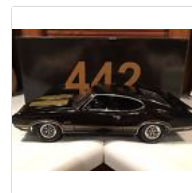

Being relisted due to non-paying bidder. Shrock Brothers Toys, 1950s Studebaker Pennsylvania Department of Forests and Waters Fire Truck as pictured. Original condition, no original box. Early 1/43rd scale truck with detailed undercarriage. Displayed in an enclosed display case in a smoke free home. We do combine shipping on multiple purchases as it is being calculated incorrectly. Opened factory sealed items not returnable. Payment in three days via PayPal only, no other form accepted right now.

ACME GMP 1970 SS 396 Chevy Chevelle...
\$17.50
8 bids

1951 Buick LeSabre Show Car by Franklin...
\$26.00
10 bids

In-stock. 1/18 1968 Firebird Royal Drag...
\$34.15
5 bids
Free shipping

ACME 1970 Oldsmobile 442 1/18 Black with...
\$80.00
22 bids