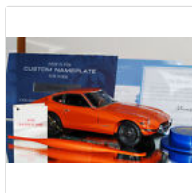

See what other people are watching 1/5

Feedback

Franklin Mint 1970 Datsun 240Z Orange...
$51.00
12 bids