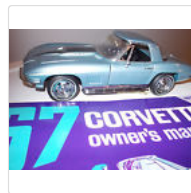

ACME GMP 1970 SS 396 Chevy Chevelle...
\$17.50
8 bids

1951 Buick LeSabre Show Car by Franklin...
\$26.00
10 bids

In-stock. 1/18 1968 Firebird Royal Drag...
\$34.15
5 bids
Free shipping

ACME 1970 Oldsmobile 442 1/18 Black with...
\$80.00
22 bids

Yat Ming 1962 Oldsmobile Sta...
\$66.00
16 bids

More from the same seller

Feedback

1950 Studebaker Champion Convertible...

1969 Pontiac GTO Judge in yellow by...

Roycass Ltd 1947 Crosley Convertible...

1967 Chevrolet Corvette Blue Conv...

2016 Chevrolet Corvette Coupe White...