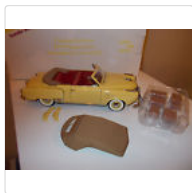

1950 Studebaker Champion Convertib...