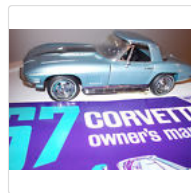

ACME GMP 1970 SS 396 Chevy Chevelle...
\$17.50
8 bids

1951 Buick LeSabre Show Car by Franklin...
\$26.00
10 bids

In-stock. 1/18 1968 Firebird Royal Drag...
\$34.15
5 bids

Free shipping

ACME 1970 Oldsmobile 442 1/18...
\$80.00
22 bids

Yat Ming 1962 Oldsmobile Sta...
\$66.00
16 bids

More from the same seller

Feedback

1950 Studebaker Champion Convertib...

1969 Pontiac GTO Judge in yellow by...

Royccass Ltd 1947 Crosley Convertible...

1967 Chevrolet Corvette Blue Conv...