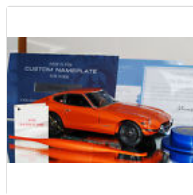

Questions and answers about this item

No questions or answers have been posted about this item.

[Ask a question](#)

Feedback

See what other people are watching 1/5

Franklin Mint 1970 Datsun 240Z Oran...
\$51.00
12 bids

ACME GMP 1970 SS 396 Chevy Chevelle...
\$17.50
8 bids

1951 Buick LeSabre Show Car by Franklin...
\$26.00
10 bids

In-stock. 1/18 1968 Firebird Royal Drag...
\$34.15
5 bids

Free shipping

ACME 1970 Oldsmobile 442 1/18...
\$80.00
22 bids