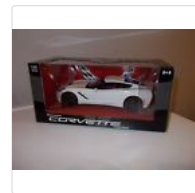

ACME GMP 1970 SS 396 Chevy Chevelle...
\$17.50
8 bids

1951 Buick LeSabre Show Car by Franklin...
\$26.00
10 bids

In-stock. 1/18 1968 Firebird Royal Drag...
\$34.15
5 bids

Free shipping

ACME 1970 Oldsmobile 442 1/18...
\$80.00
22 bids

Yat Ming 1962 Oldsmobile Sta...
\$66.00
16 bids

More from the same seller

Feedback

1950 Studebaker Champion Convertib...

1969 Pontiac GTO Judge in yellow by...

Royccass Ltd 1947 Crosley Convertible...

1967 Chevrolet Corvette Blue Conv...