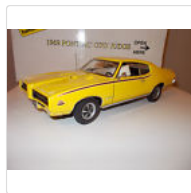

Questions and answers about this item

No questions or answers have been posted about this item.

[Ask a question](#)

Feedback

See what other people are watching 1/5

Franklin Mint 1970 Datsun 240Z Oran...
\$51.00
12 bids

ACME GMP 1970 SS 396 Chevy Chevelle...
\$17.50
8 bids

1951 Buick LeSabre Show Car by Franklin...
\$26.00
10 bids

In-stock. 1/18 1968 Firebird Royal Drag...
\$34.15
5 bids

Free shipping

ACME 1970 Oldsmobile 442 1/18...
\$80.00
22 bids

Yat Ming 1962 Oldsmobile Sta...
\$66.00
16 bids

More from the same seller

Feedback

1950 Studebaker Champion Convertib...

1969 Pontiac GTO Judge in yellow by...

Royccass Ltd 1947 Crosley Convertible...

1967 Chevrolet Corvette Blue Conv...