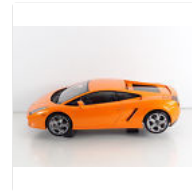

\$109.95

Buy It Now

HotWheels - Anglia Panel - 1/64 Yellow

\$4.49

Buy It Now

AutoArt Models 1:12 Scale Lamborghini...

\$465.00

Buy It Now