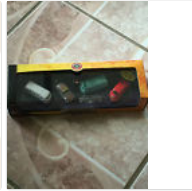

# 71 Doug Wolfgang RC2 Sprint Car --...  
**\$39.95**  
Buy It Now

Hot Wheels 2015 - '49 Ford COE #  
**\$6.99**  
Buy It Now  
Free shipping

Renault 8 - Bamako Taxi - Mali 1970 - 1/43  
**\$9.52**  
Buy It Now

Ended: Jan 04, 2016, 3:39PM

Winning bid: **US \$138.25** [ 4 bids ]

**Seller information**  
**rustybuick** (1782)  
 100% Positive feedback  
 .....  
 Follow this seller  
[See other items](#)

Shipping: **\$6.95** Standard Shipping | [See details](#)  
Item location: Elgin, Illinois, United States  
Ships to: United States and many other countries | [See details](#)

Shrock Brothers Toys, 1940 Studebaker President boat tail convertible in yellow. No original box. Early 1/43rd scale car, serial num dirty, needs a good cleaning, sort of like a barn find. No apparent damage. Sold as is, not returnable. NO RESERVE. We do combine for shipping as it is being calculated incorrectly. Opened factory sealed items not returnable. Payment in three days via PayPal only, r